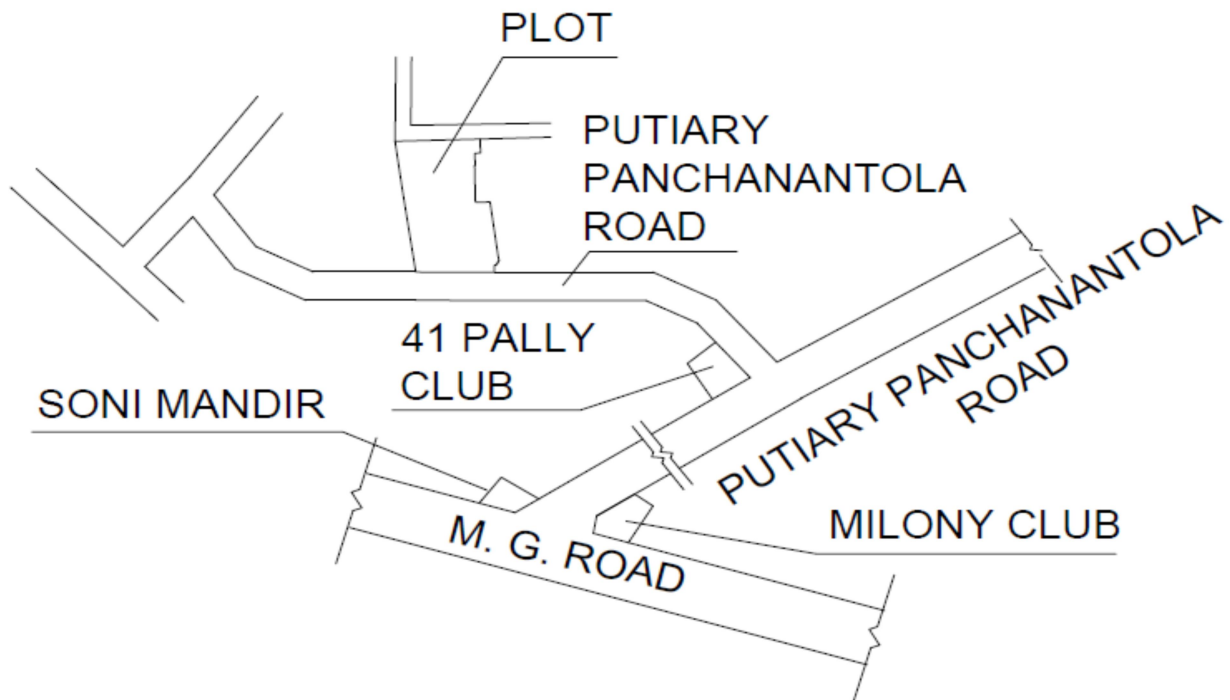

DOA (i) Construction Co.

48/14, Panchanantala Road, Kolkata - 700 041
Mobile : 9836351234 / 9836421722 / 7003909664
GSTIN : 19ACRPC5069Q2ZO

LOCATION MAP : KEY PLAN WITH LATITUDE AND LONGITUDE FOR THE PROJECT NAMED "Nirvana"
at 117, Putiary Panchanantala Road, PO - PASCHIM PUTIARY, PS – HARIDEBPUR, Kolkata – 700041,
under Ward No. 115 of Borough – XIII of KMC, WB, India

Co-ordinate in WGS 84	
Latitude	Longitude
22° - 28' 52.48 " N	88° - 20' 14.77 " E

LOCATION PLAN

SCALE = 1:4000

For DOA(I) CONSTRUCTION CO.

SC
Wibhoyee
Proprietor